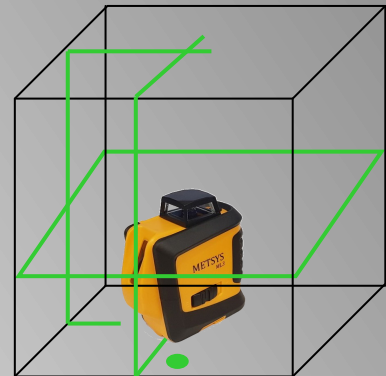

## Metsys ML3R 3 Lines & Plumb **Red** Beam Laser ML3G 3 Lines & Plumb **Green** Laser

### PROFESSIONAL PERFORMANCE AT AN AFFORDABLE PRICE

- Lightweight and easy to use
- Super bright laser lines available in **RED** or **GREEN**
- Suitable for outdoor use
- Low battery alarm
- Levelling alarm
- 360° continuous line
- 2 vertical lines 90° to each other
- Plumb points

### Proven simplicity

- Single button operation
- Easy access battery compartment

Specifications	
Operating temperature	0°C - 45°C
Overall accuracy	+/- 2.5mm / 10m
Working range with optional Receiver	50m
Working range w/o Receiver	15m
Levelling range	+/- 3.5°
Tripod thread	5/8" & 1/4
Storage temperature	-20° to 50°
Dimensions	120 x 60 x 122mm